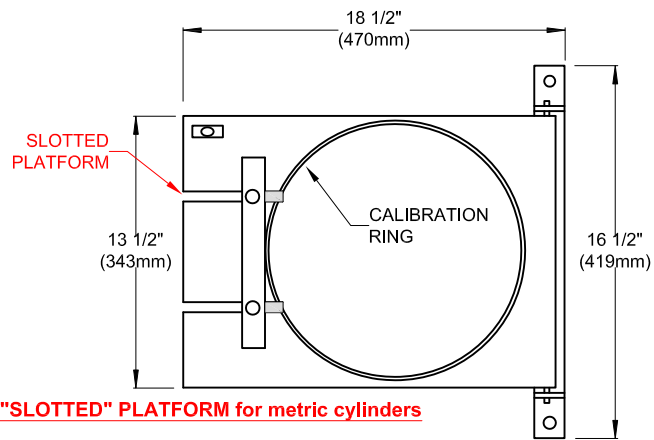

**"STANDARD" PLATFORM for standard cylinders**

**"SLOTTED" PLATFORM for metric cylinders**

Electronic Load Cell

STANDARD	METRIC
MODEL NO:	MODEL NO:
GR150-1	GR68K-1 & SR100K-1

**1-Cylinder Scale with Solo G2 Indicator**  
**(with SOLO G2 Indicator (4-20mA Output included))**

2430 Stanwell Dr, Concord, Ca 94520 USA  
 1-800-893-6723 US & Canada, Fax: 925-686-6713  
 WWW.forceflow.com / Info@forceflow.com

ELECTRONIC CHLOR-SCALE 150  
 WITH SOLO G2 INDICATOR  
 FOR 150 LB. CYLINDERS

Drawn by: KBV

Date: 3/04/09

Verified:

Scale:

Drawing Number

31451