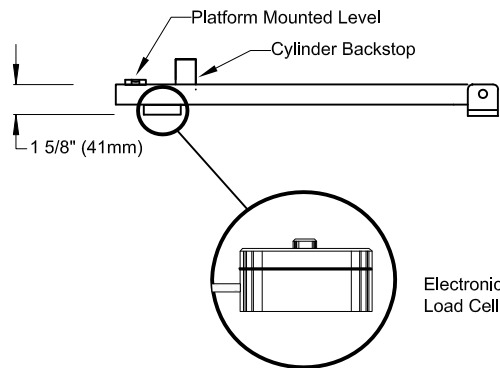

**"STANDARD" PLATFORM for standard cylinders**

**"SLOTTED" PLATFORM for metric cylinders**

Electronic Load Cell

STANDARD	METRIC
MODEL NO:	MODEL NO:
GR150-1	GR68K-1 & SR100K-1

**1-Cylinder Scale with Solo G2 Indicator**  
**(with SOLO G2 Indicator (4-20mA Output included))**

Drawn by: KBV

Date: 3/04/09

Verified:

Scale:

Drawing Number

31451