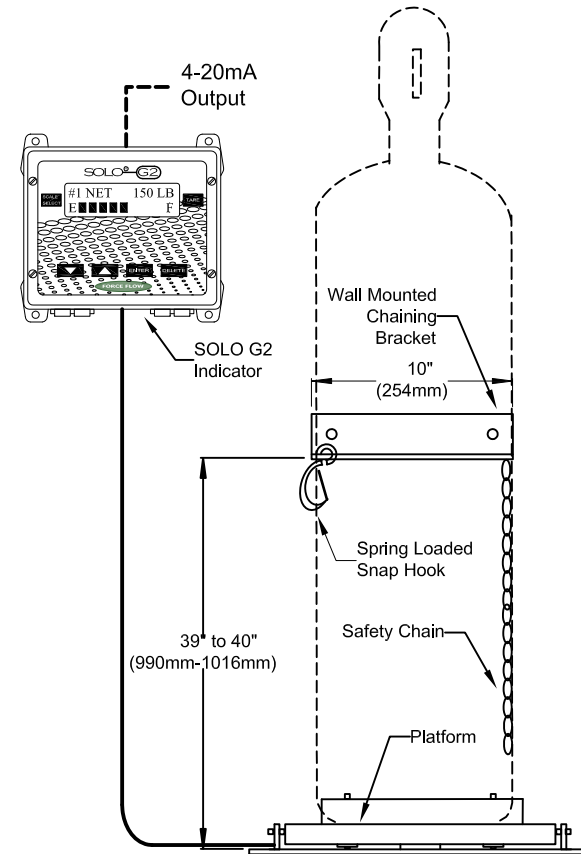

**"STANDARD" PLATFORM for standard cylinders**

**"SLOTTED" PLATFORM for metric cylinders**

Electronic Load Cell

STANDARD	METRIC
MODEL NO:	MODEL NO:
GR150-1	GR68K-1 & SR100K-1

**1-Cylinder Scale with Solo G2 Indicator**  
**(with SOLO G2 Indicator (4-20mA Output included))**

Drawn by: KBV

Date: 3/04/09

Verified:

Scale:

Drawing Number

31451