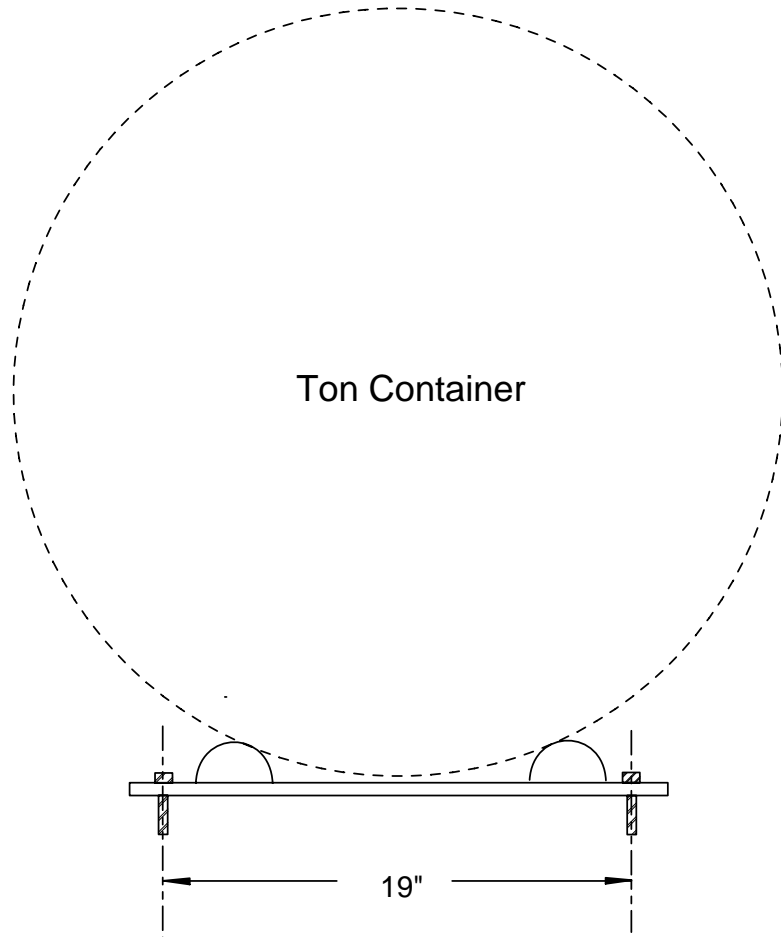

IMPORTANT !

TANK IS UNABLE TO BE ROTATED IN THE EVENT OF AN ACCIDENTAL LEAK WITH 42SC STORAGE CRADLES. CONSULT YOUR LOCAL REGULATIONS. (IF REGULATIONS REQUIRE TANK ROTATION, USE MODEL 21L ROLLER TRUNNIONS.

SET: 2 STORAGE CRADLES PER SET  
WEIGHT: 25 LBS PER SET

**FORCE FLOW**

1150-D Burnett Ave, Concord, CA 94520 USA  
1-800-893-6723 US & Canada, Fax: 925-686-6713  
www.forceflow.com / info@forceflow.com

File: T4ACCESS HYD42SC.tcw  
EMAIL/DRAWINGS/TON/42SC.pdf

**MODEL 42SC  
STORAGE CRADLES**

CHECKED BY:DN

Drawn by: SLJ/DN  
Date: 01/01/94  
Revised:  
Scale: NONE

Drawing Number  
**28765**