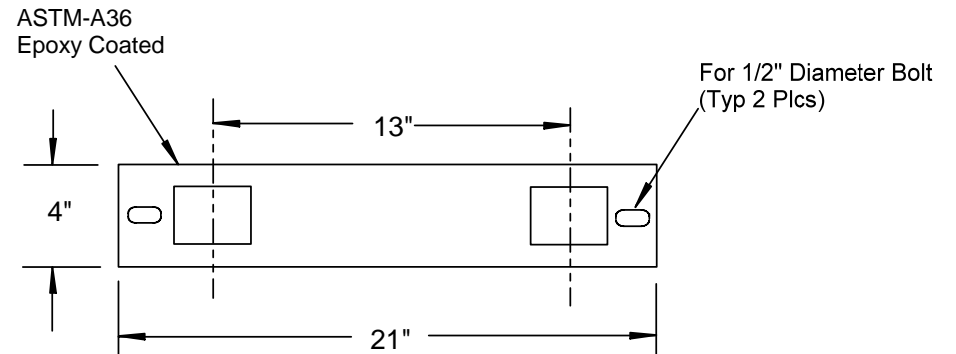

IMPORTANT !

TANK IS UNABLE TO BE ROTATED IN THE EVENT OF AN ACCIDENTAL LEAK WITH 42SC STORAGE CRADLES. CONSULT YOUR LOCAL REGULATIONS. (IF REGULATIONS REQUIRE TANK ROTATION, USE MODEL 21L ROLLER TRUNNIONS.

SET: 2 STORAGE CRADLES PER SET  
WEIGHT: 25 LBS PER SET

**FORCE FLOW**

1150-D Burnett Ave, Concord, CA 94520 USA  
1-800-893-6723 US & Canada, Fax: 925-686-6713  
www.forceflow.com / info@forceflow.com

File: T4ACCESS HYD42SC.tcw  
EMAIL/DRAWINGS/TON/42SC.pdf

**MODEL 42SC  
STORAGE CRADLES**

CHECKED BY:DN

Drawn by: SLJ/DN  
Date: 01/01/94  
Revised:  
Scale: NONE

Drawing Number  
**28765**