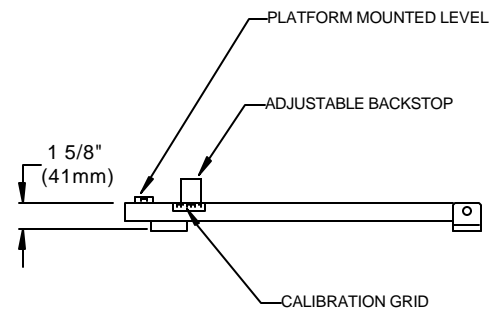

AMMONIA-CYLINDER SCALE

Model No.	Metric Model	
XT400-1AS	XT200K-1AS	Single Cylinder Scale
XT400-2AS	XT200K-2AS	Dual Cylinder Scale
(with SOLO XT CROSS TECHNOLOGY INDICATOR)		

X.1.101-2

1150-D Burnett Ave, Concord, CA 94520 USA
 1-800-893-6723 US & Canada, Fax: 925-686-6713
 www.forceflow.com / info@forceflow.com

REF: T4(O&M\CYLXT\AMMXT.tew (I03.pdf) (WEB: AMMXT.pdf)

**AMMONIA-SCALE with SOLO XT
 CROSS TECHNOLOGY INDICATOR for
 1 or 2 Ammonia Cylinders
 (400 lb. or 200 kg. Capacities)**

Drawn by: SLP
 Date: 01/15/95
 Revised: 10/01/98
 Scale: NONE

Drawing Number

30304