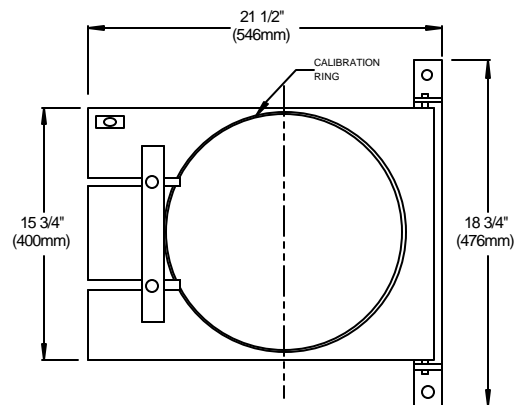

AMMONIA-CYLINDER SCALE

Model No.	Metric Model	
XT400-1AS	XT200K-1AS	Single Cylinder Scale
XT400-2AS	XT200K-2AS	Dual Cylinder Scale
(with SOLO XT CROSS TECHNOLOGY INDICATOR)		

X.1.101-2

1150-D Burnett Ave, Concord, CA 94520 USA
 1-800-893-6723 US & Canada, Fax: 925-686-6713
 www.forceflow.com / info@forceflow.com

REF: T4(O&M\CYLXT\AMMXT.tew (I03.pdf) (WEB: AMMXT.pdf)

**AMMONIA-SCALE with SOLO XT
 CROSS TECHNOLOGY INDICATOR for
 1 or 2 Ammonia Cylinders
 (400 lb. or 200 kg. Capacities)**

Drawn by: SLP
 Date: 01/15/95
 Revised: 10/01/98
 Scale: NONE

Drawing Number

30304