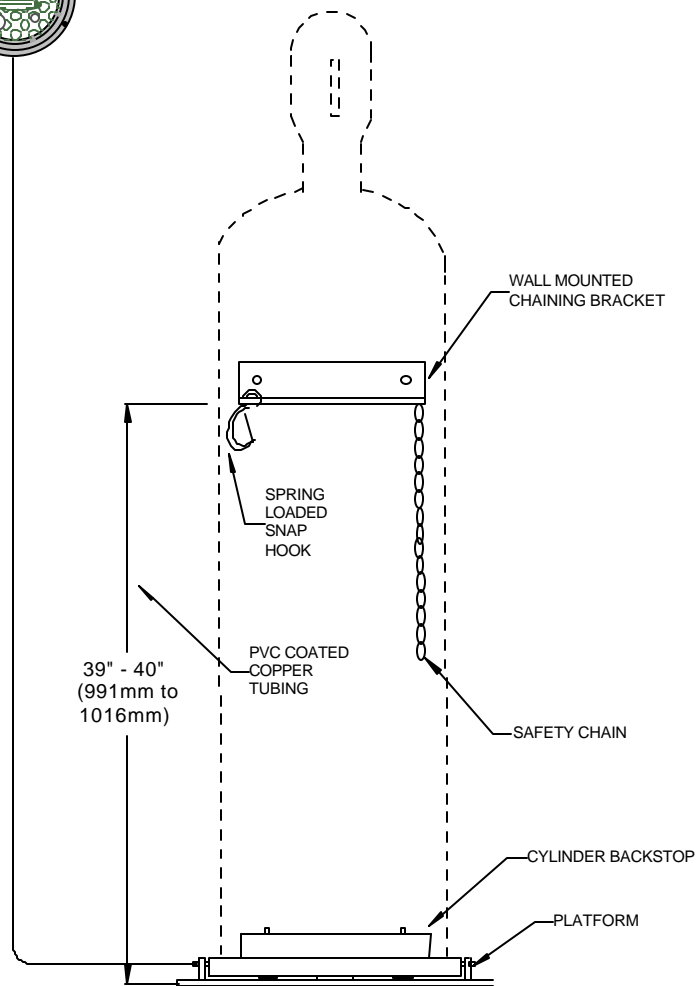

AMMONIA-CYLINDER SCALE

Model No.	Metric Model	
XT400-1AS	XT200K-1AS	Single Cylinder Scale
XT400-2AS	XT200K-2AS	Dual Cylinder Scale
(with SOLO XT CROSS TECHNOLOGY INDICATOR)		

X.1.101-2

1150-D Burnett Ave, Concord, CA 94520 USA
 1-800-893-6723 US & Canada, Fax: 925-686-6713
 www.forceflow.com / info@forceflow.com

REF: T4(O&M\CYLXT\AMMXT.tew (I03.pdf) (WEB: AMMXT.pdf)

**AMMONIA-SCALE with SOLO XT
 CROSS TECHNOLOGY INDICATOR for
 1 or 2 Ammonia Cylinders
 (400 lb. or 200 kg. Capacities)**

Drawn by: SLP
 Date: 01/15/95
 Revised: 10/01/98
 Scale: NONE

Drawing Number

30304