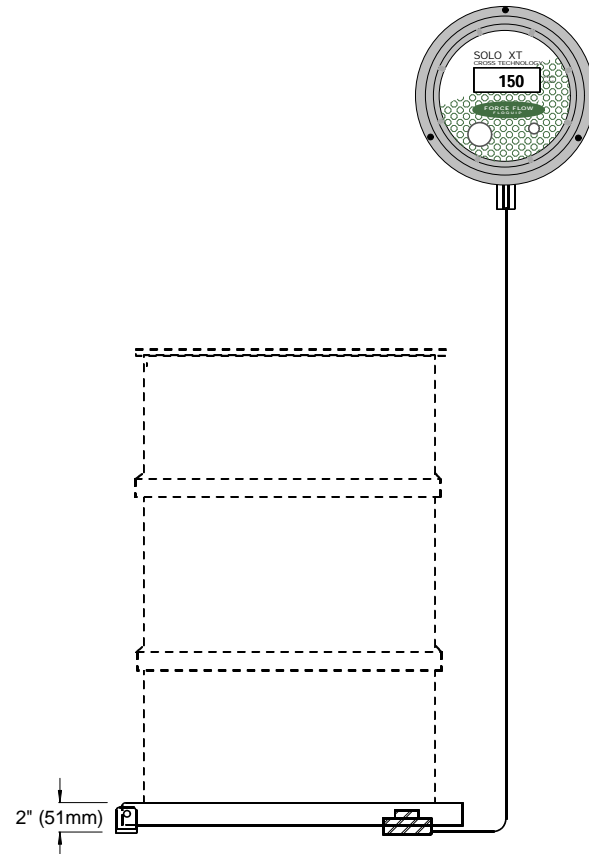

MODEL NUMBERS:			
<b>BATTERY OPERATED:</b>	MODEL (METRIC MODEL)		
	XT10DS (XT5KDS)	1000 lbs (500 kg)	Epoxy Powder Coated Steel
	XT10DSS (XT5KDSS)	1000 lbs (500 kg)	316 Stainless Steel
<b>LOOP POWERED:</b>	XT10DS-MA (XT5KDS-MA)	1000 lbs (500 kg)	Epoxy Powder Coated Steel
	XT10DSS-MA (XT5KDSS-MA)	1000 lbs (500 kg)	316 Stainless Steel

1150-D Burnett Ave, Concord, CA 94520 USA  
 1-800-893-6723 US & Canada, Fax: 925-686-6713  
 www.forceflow.com / info@forceflow.com

**HYDRAULIC DRUM-SCALE with  
 SOLO XT CROSS TECHNOLOGY INDICATOR**

Drawn by: SLP  
 Date: 07/31/90  
 Revised: 09/09/99  
 Scale: NONE

Drawing Number  
**30296**