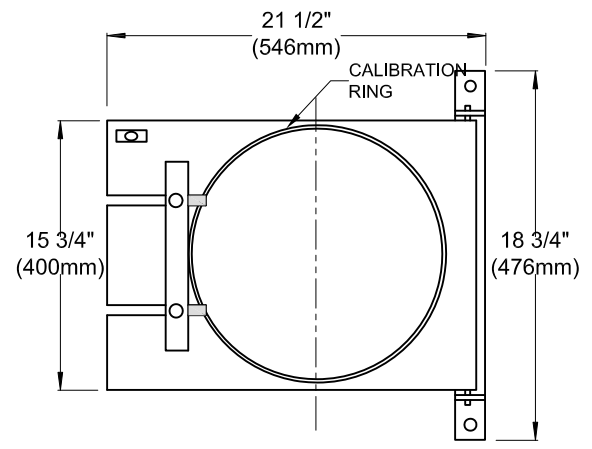

Model No. (Capacity) Metric Model (Capacity)
GR400-1AS (400 lbs) GR200K-1AS (200 kgs) Single Cylinder Scale
GR400-2AS (400 lbs) GR200K-2AS (200 kgs) Dual Cylinder Scale
Includes SOLO G2 indicator with 4-20mA Output

AMMONIA-CYLINDER SCALE

2430 Stanwell Dr, Concord, Ca 94520 USA
 1-800-893-6723 US & Canada, Fax: 925-686-6713
 WWW.forceflow.com / Info@forceflow.com

AMMONIA-SCALE with SOLO G2
 ELECTRONIC INDICATOR

Drawn by: KBV
Date: 3/04/09
Verified:
Scale:

Drawing Number
31453