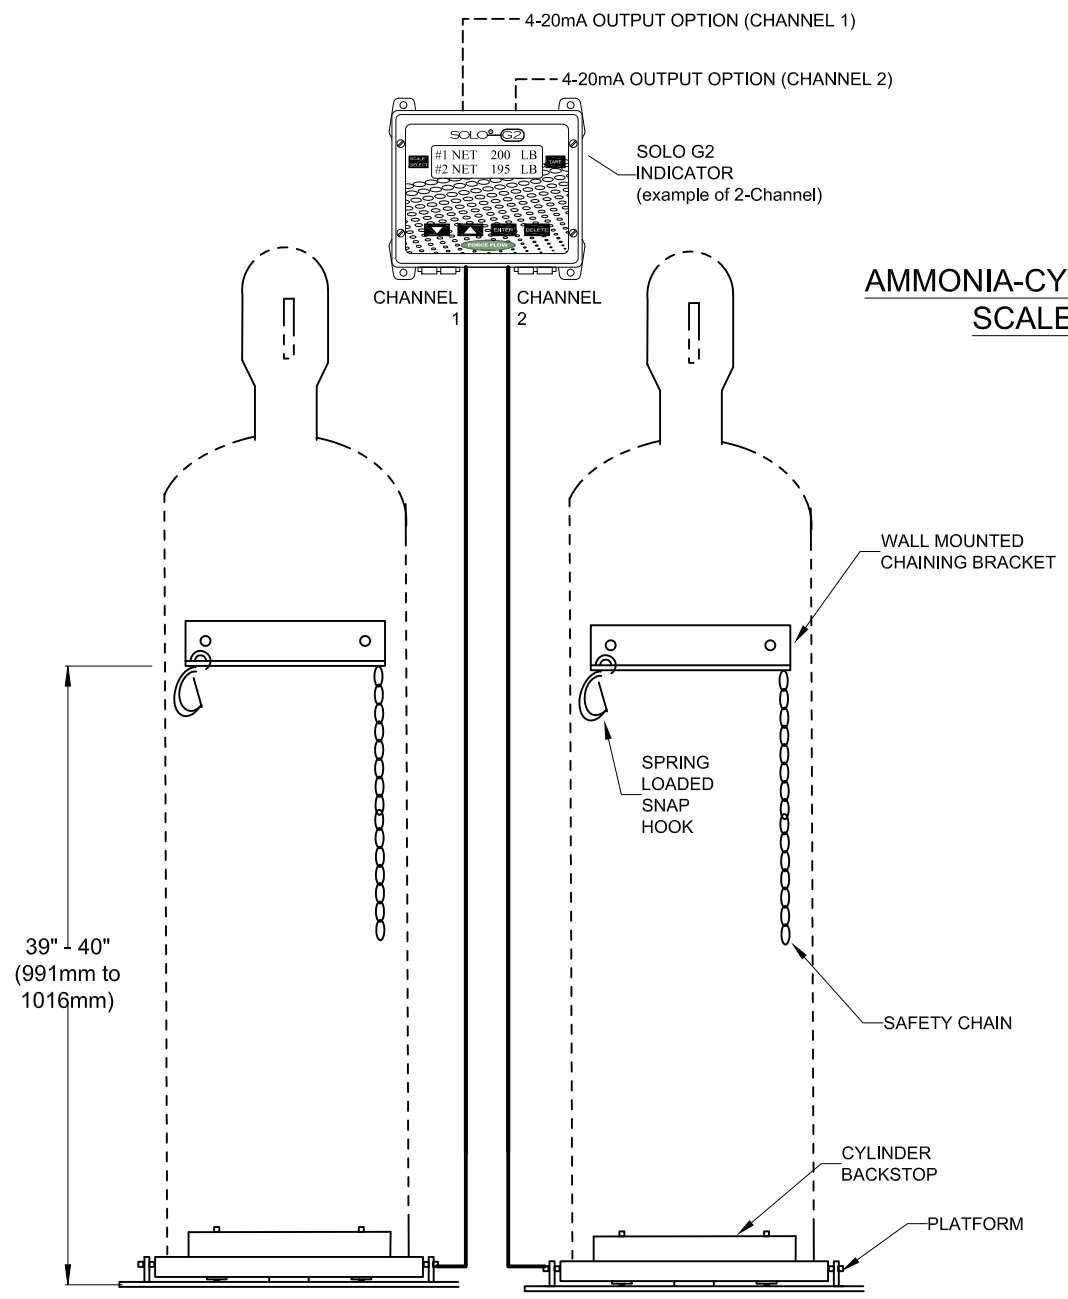

Model No. (Capacity) Metric Model (Capacity)
GR400-1AS (400 lbs) GR200K-1AS (200 kgs) Single Cylinder Scale
GR400-2AS (400 lbs) GR200K-2AS (200 kgs) Dual Cylinder Scale
Includes SOLO G2 indicator with 4-20mA Output

AMMONIA-CYLINDER SCALE

2430 Stanwell Dr, Concord, Ca 94520 USA
 1-800-893-6723 US & Canada, Fax: 925-686-6713
 WWW.forceflow.com / Info@forceflow.com

AMMONIA-SCALE with SOLO G2
 ELECTRONIC INDICATOR

Drawn by: KBV
Date: 3/04/09
Verified:
Scale:

Drawing Number
31453