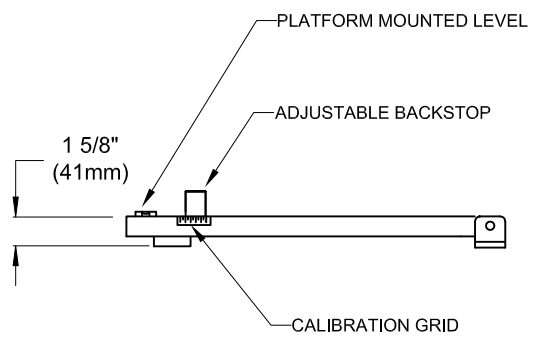

Model No. (Capacity) Metric Model (Capacity)
GR400-1AS (400 lbs) GR200K-1AS (200 kgs) Single Cylinder Scale
GR400-2AS (400 lbs) GR200K-2AS (200 kgs) Dual Cylinder Scale
Includes SOLO G2 indicator with 4-20mA Output

AMMONIA-CYLINDER SCALE

2430 Stanwell Dr, Concord, Ca 94520 USA
 1-800-893-6723 US & Canada, Fax: 925-686-6713
 WWW.forceflow.com / Info@forceflow.com

AMMONIA-SCALE with SOLO G2
 ELECTRONIC INDICATOR

Drawn by: KBV
Date: 3/04/09
Verified:
Scale:

Drawing Number
31453