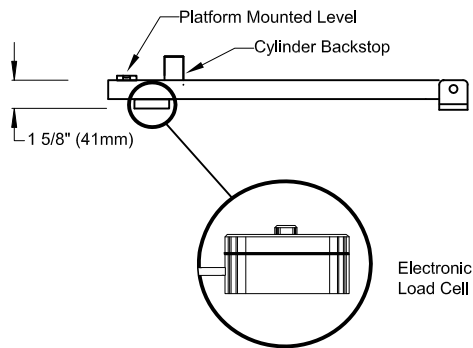

STANDARD	CANADA	INTERNATIONAL
MODEL NO:	METRIC NO:	METRIC:
GR150-2	GR68K-2	GR100K-2

2-Cylinder Scale with Solo G2 Indicator

(Includes SOLO G2 with 4-20mA outputs)

"STANDARD" PLATFORM for standard cylinders

"SLOTTED" PLATFORM for metric cylinders

Electronic Load Cell

EXAMPLE: Model GR150-2
Multiple Cylinder Scales (up to 4)
per Solo G2 Indicator

2430 Stanwell Dr, Concord, Ca 94520 USA
1-800-893-6723 US & Canada, Fax: 925-686-6713
WWW.forceflow.com / Info@forceflow.com

ELECTRONIC CHLOR-SCALE 150
WITH SOLO G2
DUAL CHANNEL INDICATOR
FOR 150 LB. CYLINDERS

Drawn by: KBV

Date: 3/04/09

Verified:

Scale:

Drawing Number

31452