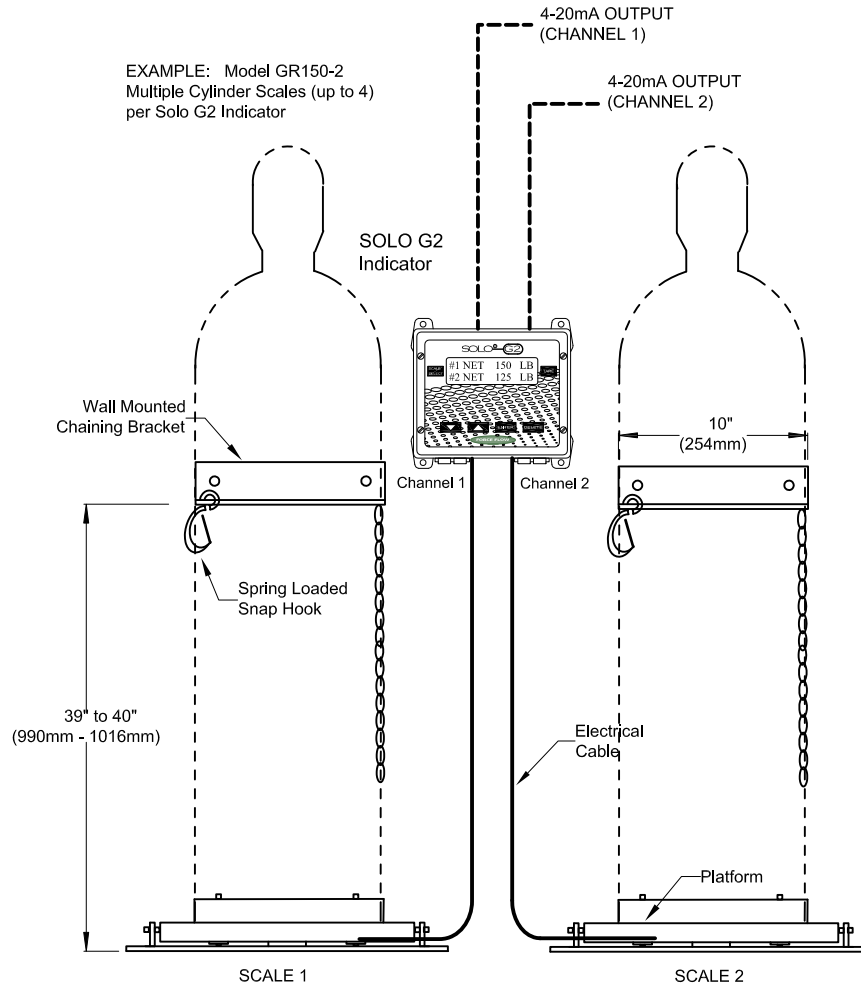

STANDARD	CANADA	INTERNATIONAL
MODEL NO:	METRIC NO:	METRIC:
GR150-2	GR68K-2	GR100K-2

2-Cylinder Scale with Solo G2 Indicator

(Includes SOLO G2 with 4-20mA outputs)

"STANDARD" PLATFORM for standard cylinders

"SLOTTED" PLATFORM for metric cylinders

Electronic Load Cell

EXAMPLE: Model GR150-2
Multiple Cylinder Scales (up to 4)
per Solo G2 Indicator

2430 Stanwell Dr, Concord, Ca 94520 USA
1-800-893-6723 US & Canada, Fax: 925-686-6713
WWW.forceflow.com / Info@forceflow.com

ELECTRONIC CHLOR-SCALE 150
WITH SOLO G2
DUAL CHANNEL INDICATOR
FOR 150 LB. CYLINDERS

Drawn by: KBV

Date: 3/04/09

Verified:

Scale:

Drawing Number

31452