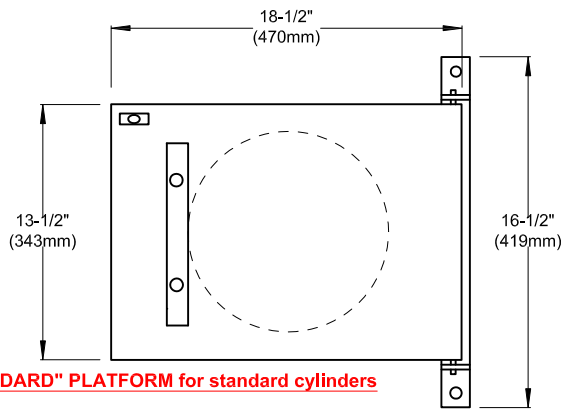

STANDARD	CANADA	INTERNATIONAL
MODEL NO:	METRIC NO:	METRIC:
GR150-2	GR68K-2	GR100K-2

2-Cylinder Scale with Solo G2 Indicator

(Includes SOLO G2 with 4-20mA outputs)

"STANDARD" PLATFORM for standard cylinders

"SLOTTED" PLATFORM for metric cylinders

Electronic Load Cell

EXAMPLE: Model GR150-2
Multiple Cylinder Scales (up to 4)
per Solo G2 Indicator

2430 Stanwell Dr, Concord, Ca 94520 USA
1-800-893-6723 US & Canada, Fax: 925-686-6713
WWW.forceflow.com / Info@forceflow.com

ELECTRONIC CHLOR-SCALE 150
WITH SOLO G2
DUAL CHANNEL INDICATOR
FOR 150 LB. CYLINDERS

Drawn by: KBV

Date: 3/04/09

Verified:

Scale:

Drawing Number

31452