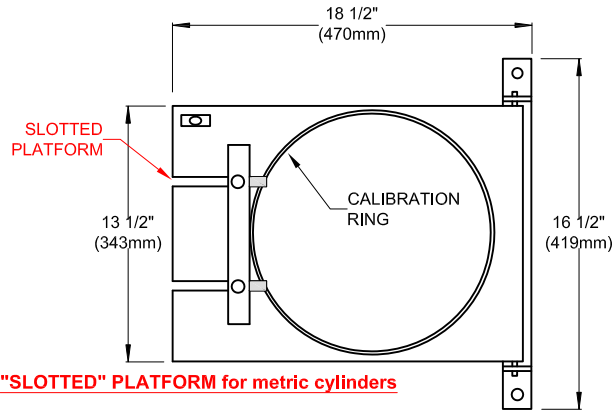

STANDARD	CANADA	INTERNATIONAL
MODEL NO:	METRIC NO:	METRIC:
GR150-2	GR68K-2	GR100K-2

2-Cylinder Scale with Solo G2 Indicator

(Includes SOLO G2 with 4-20mA outputs)

"STANDARD" PLATFORM for standard cylinders

"SLOTTED" PLATFORM for metric cylinders

Electronic Load Cell

EXAMPLE: Model GR150-2
Multiple Cylinder Scales (up to 4)
per Solo G2 Indicator

2430 Stanwell Dr, Concord, Ca 94520 USA
1-800-893-6723 US & Canada, Fax: 925-686-6713
WWW.forceflow.com / Info@forceflow.com

ELECTRONIC CHLOR-SCALE 150
WITH SOLO G2
DUAL CHANNEL INDICATOR
FOR 150 LB. CYLINDERS

Drawn by: KBV

Date: 3/04/09

Verified:

Scale:

Drawing Number

31452